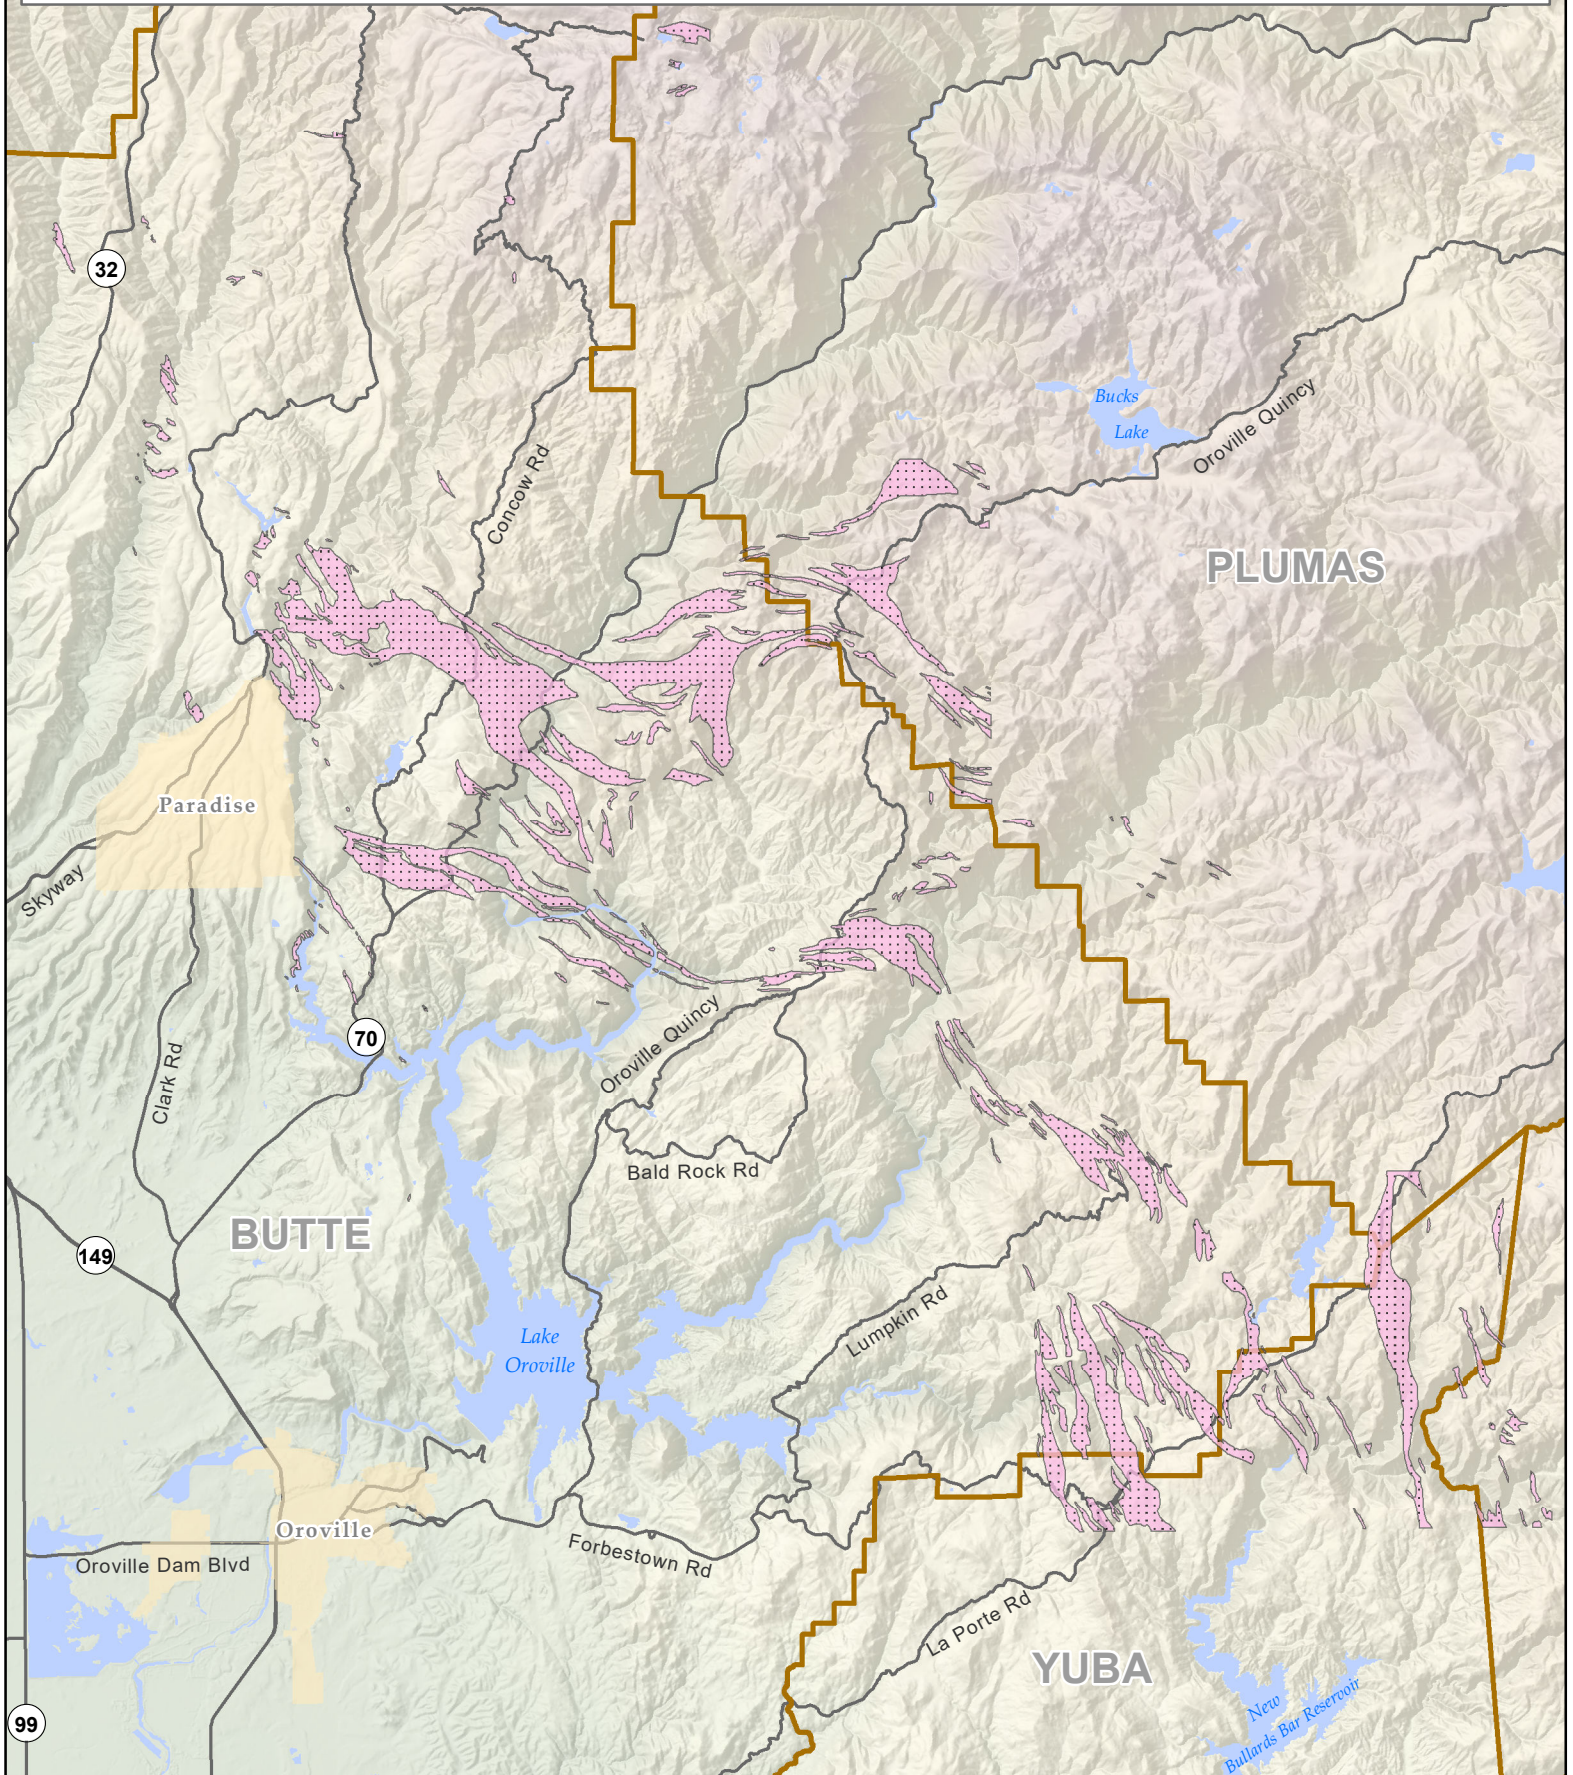

Naturally Occuring Asbestos Areas

Natural Asbestos Areas

City Limits

County Boundary

Data compiled by the Geographical Information Center at CSU Chico. Asbestos data digitized from hard copy maps provided by Butte County Air Quality Management District, Dec 2018

N

0 2.5 5 10 Miles